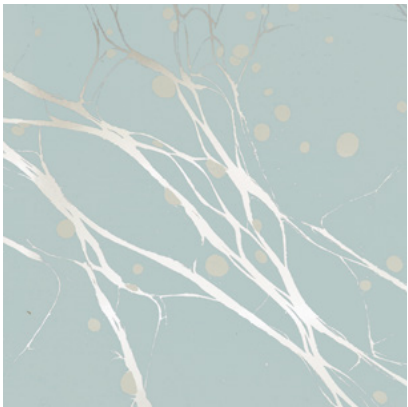

Calico

WILLOW

Tear Sheet

Willow is comprised of abstractions that explore the movement in the flow of a rivulet.

AQUARIUS

BLUSH

CELESTE

EMBER

HARVEST

TUNDRA

Willow Celeste

Suitable for residential and commercial projects

COLOR
Celeste

STOCK
Made to order

REPEAT
Non-repeating

CONTACT
sales@calicowallpaper.com
+1 718 243 1705
57 Lispenard Street
New York, NY 10013 USA

PANEL WIDTH
51" / 1295 mm trimmed

FLAMMABILITY
ASTM E84 Adhered Class A

DETAILS
Custom options available

PANEL HEIGHT
132" / 3353 mm standard
192" / 4877 mm extended

ENVIRONMENTAL
Recycled Content, Phthalate Free
Low VOC, HPD Available