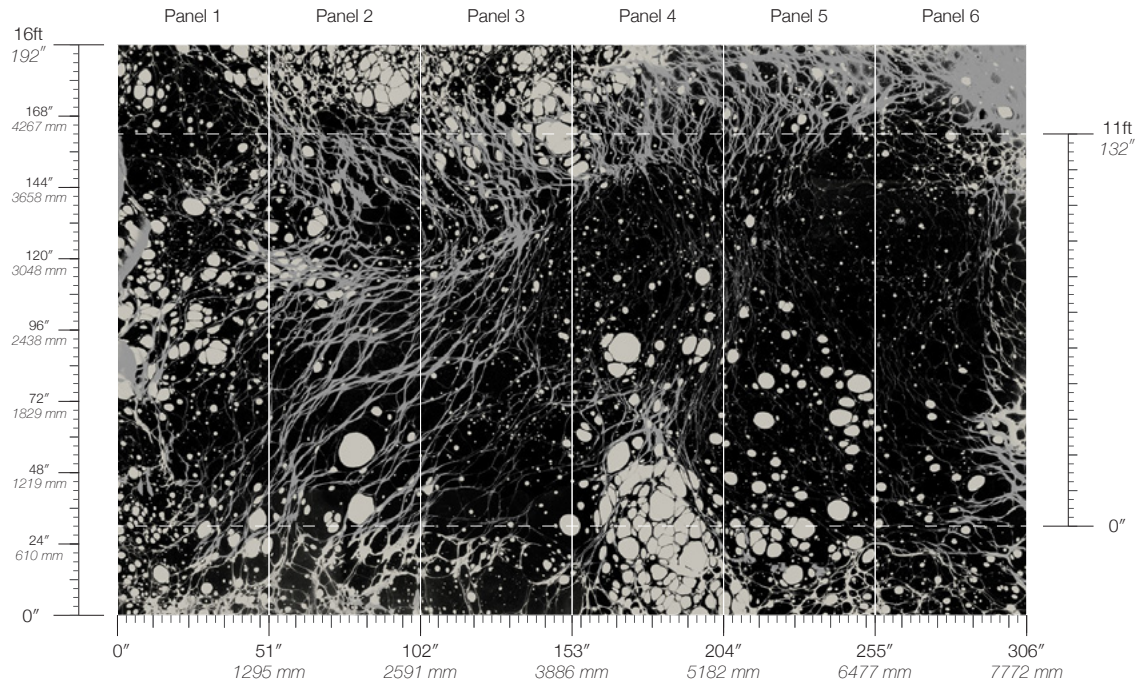

Willow Celeste

Suitable for residential and commercial projects

COLOR
Celeste

STOCK
Made to order

REPEAT
Non-repeating

CONTACT
sales@calicowallpaper.com
+1 718 243 1705
57 Lispenard Street
New York, NY 10013 USA

ITEM
1303

MINIMUM
1 panel

LEAD TIME
4 weeks to print

CONTENT
Type II Vinyl

MAINTENANCE
Water-based cleanser

ORIGIN
USA

DISCLAIMER
Panel maps represent mural artwork only. Reference the physical sample for color and texture.

PANEL WIDTH
51" / 1295 mm trimmed

FLAMMABILITY
ASTM E84 Adhered Class A

DETAILS
Custom options available

PANEL HEIGHT
132" / 3353 mm standard
192" / 4877 mm extended

ENVIRONMENTAL
Recycled Content, Phthalate Free
Low VOC, HPD Available

PRICE
Available upon request