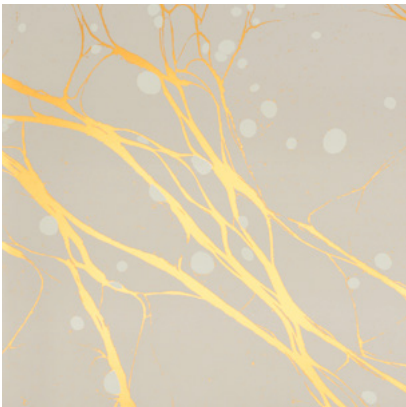

Calico

WILLOW

Tear Sheet

Willow is comprised of abstractions that explore the movement in the flow of a rivulet.

AQUARIUS

BLUSH

CELESTE

EMBER

HARVEST

TUNDRA

Willow Celeste

Suitable for residential and commercial projects

COLOR
Celeste

STOCK
Made to order

REPEAT
Non-repeating

CONTACT
sales@calicowallpaper.com
+1 718 243 1705
57 Lispenard Street
New York, NY 10013 USA